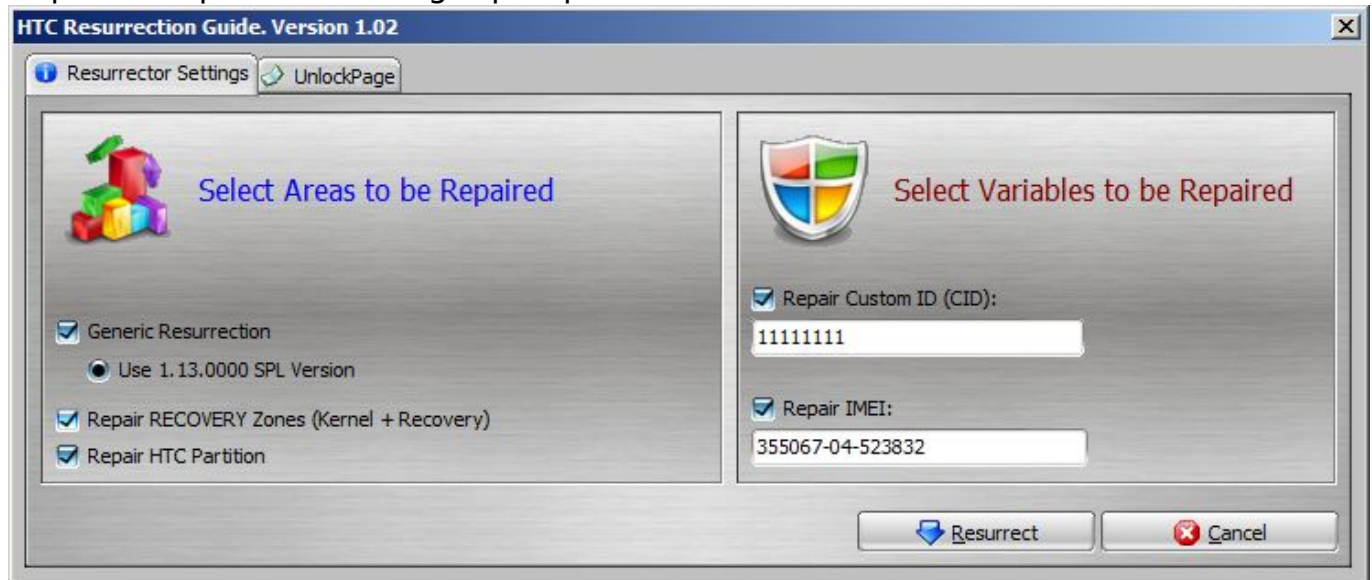

RIFF JTAG Error codes and troubleshooting

Error code 0x39 (0x3901)

2.7. Error code 0x39

Returned by the DCC Loader when it was executing an extended command and that command failed. Extended command's failure status is operation specific and is not relevant to communication problems.

Explanation:

Mostly happens with HTC phones when HTC partition is erased.

Solution:

Repair HTC partition during repair process:

Unique solution ID: #1034

Author: Legija

Last update: 2012-04-28 13:31